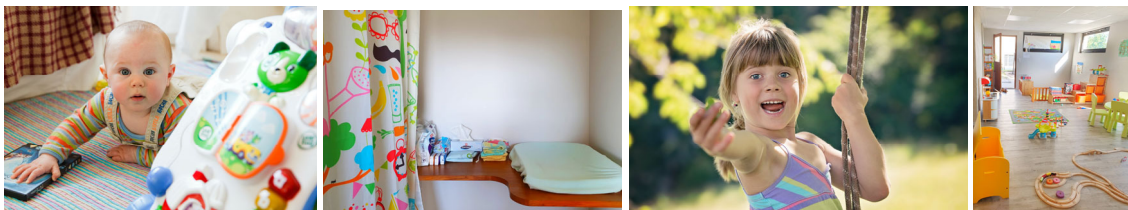

La Ferme du Cayla

Lieu dit Le CAYLA 46270 Linac

Tel : 06 47 98 52 55 _ info@cayla-family-holidays.com

Tva intracommunautaire FR39812879021